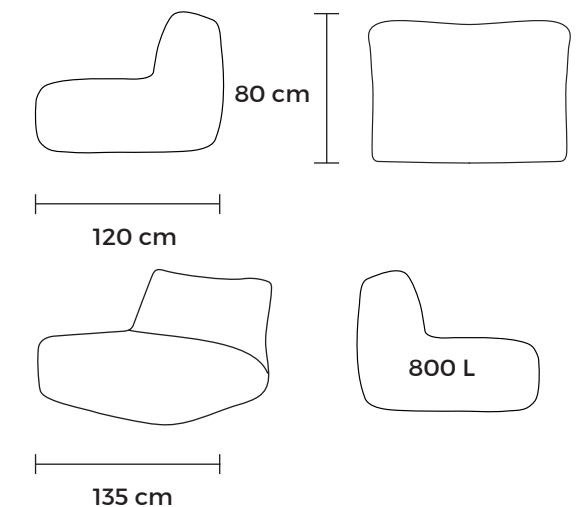

-  Length: **120 cm**
-  Height: **80 cm**
-  Width: **73 cm**
-  Volume: **360 L**
-  Handmade
-  With inner bag

TUBE XL

For extraordinary relaxation!

The TUBE XL model was created by Italian product designer Francesco Costacurta and is made and assembled by Pusku pusku in Lithuania. One or two people can rest comfortably on this hand-made bean bag, making it quite universal. It's suitable for terraces, living rooms or offices. The special construction of the internal bag lets it maintain a stable armchair shape and the comfortable backrest ensures comfort and relaxation. Tube XL is the best choice for anyone searching for a comfortable, unique and exceptional piece of furniture for a great rest.

-  Length: **120 cm**
-  Height: **80 cm**
-  Width: **100 cm**
-  Volume: **560 L**
-  Handmade
-  With inner bag

SOFA TUBE

An Italian - designed sofa for two!

Sofa Tube is an Italian-designed sofa made for two people to rest comfortably. This bean bag model was created by an Italian product designer named Francesco Costacurta who represents a company called Why Not in Milan. This hand-made furniture is made with a comfortable backrest to lean against. The new inner bag technology ensures an especially comfortable rest that several family members will be able to enjoy simultaneously. This sofa can easily be carried over into another room, so this bean bag will become your favourite oasis of rest. Sofa Tube is a great choice for those looking for an alternative to ordinary sofas and a unique design solution for their home.

Length: **120 cm**

Height: **80 cm**

Width: **135 cm**

Volume: **800 L**

Handmade

With inner bag

BEAN BAG GUIDE

POSSIBLE MODELS