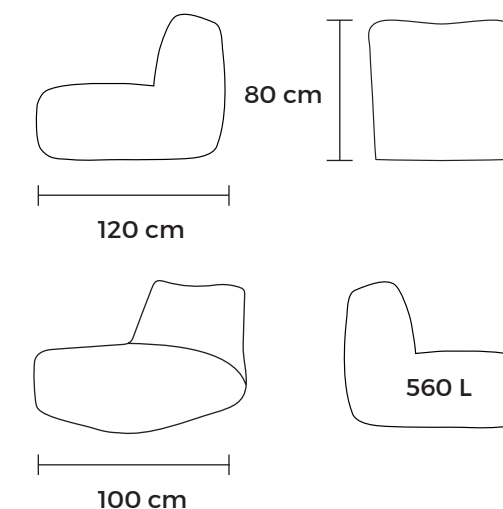

-  Length: **120 cm**
-  Height: **80 cm**
-  Width: **73 cm**
-  Volume: **360 L**
-  Handmade
-  With inner bag

TUBE XL

For extraordinary relaxation!

The TUBE XL model was created by Italian product designer Francesco Costacurta and is made and assembled by Pusku pusku in Lithuania. One or two people can rest comfortably on this hand-made bean bag, making it quite universal. It's suitable for terraces, living rooms or offices. The special construction of the internal bag lets it maintain a stable armchair shape and the comfortable backrest ensures comfort and relaxation. Tube XL is the best choice for anyone searching for a comfortable, unique and exceptional piece of furniture for a great rest.

-  Length: **120 cm**
-  Height: **80 cm**
-  Width: **100 cm**
-  Volume: **560 L**
-  Handmade
-  With inner bag

SOFA TUBE

An Italian - designed sofa for two!

Sofa Tube is an Italian-designed sofa made for two people to rest comfortably. This bean bag model was created by an Italian product designer named Francesco Costacurta who represents a company called Why Not in Milan. This hand-made furniture is made with a comfortable backrest to lean against. The new inner bag technology ensures an especially comfortable rest that several family members will be able to enjoy simultaneously. This sofa can easily be carried over into another room, so this bean bag will become your favourite oasis of rest. Sofa Tube is a great choice for those looking for an alternative to ordinary sofas and a unique design solution for their home.

Length: **120 cm**

Height: **80 cm**

Width: **135 cm**

Volume: **800 L**

Handmade

With inner bag

BEAN BAG GUIDE

POSSIBLE MODELS