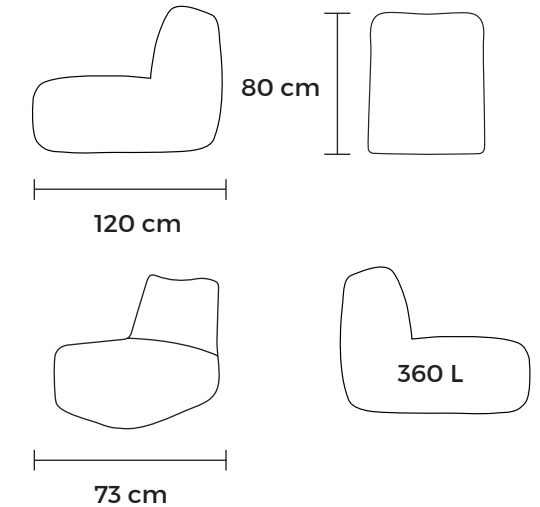

-  Length: **120 cm**
-  Height: **80 cm**
-  Width: **73 cm**
-  Volume: **360 L**
-  Handmade
-  With inner bag

TUBE XL

For extraordinary relaxation!

The TUBE XL model was created by Italian product designer Francesco Costacurta and is made and assembled by Pusku pusku in Lithuania. One or two people can rest comfortably on this hand-made bean bag, making it quite universal. It's suitable for terraces, living rooms or offices. The special construction of the internal bag lets it maintain a stable armchair shape and the comfortable backrest ensures comfort and relaxation. Tube XL is the best choice for anyone searching for a comfortable, unique and exceptional piece of furniture for a great rest.

-  Length: **120 cm**
-  Height: **80 cm**
-  Width: **100 cm**
-  Volume: **560 L**
-  Handmade
-  With inner bag

SOFA TUBE

An Italian - designed sofa for two!

Sofa Tube is an Italian-designed sofa made for two people to rest comfortably. This bean bag model was created by an Italian product designer named Francesco Costacurta who represents a company called Why Not in Milan. This hand-made furniture is made with a comfortable backrest to lean against. The new inner bag technology ensures an especially comfortable rest that several family members will be able to enjoy simultaneously. This sofa can easily be carried over into another room, so this bean bag will become your favourite oasis of rest. Sofa Tube is a great choice for those looking for an alternative to ordinary sofas and a unique design solution for their home.

Length: **120 cm**

Height: **80 cm**

Width: **135 cm**

Volume: **800 L**

Handmade

With inner bag

BEAN BAG GUIDE

POSSIBLE MODELS